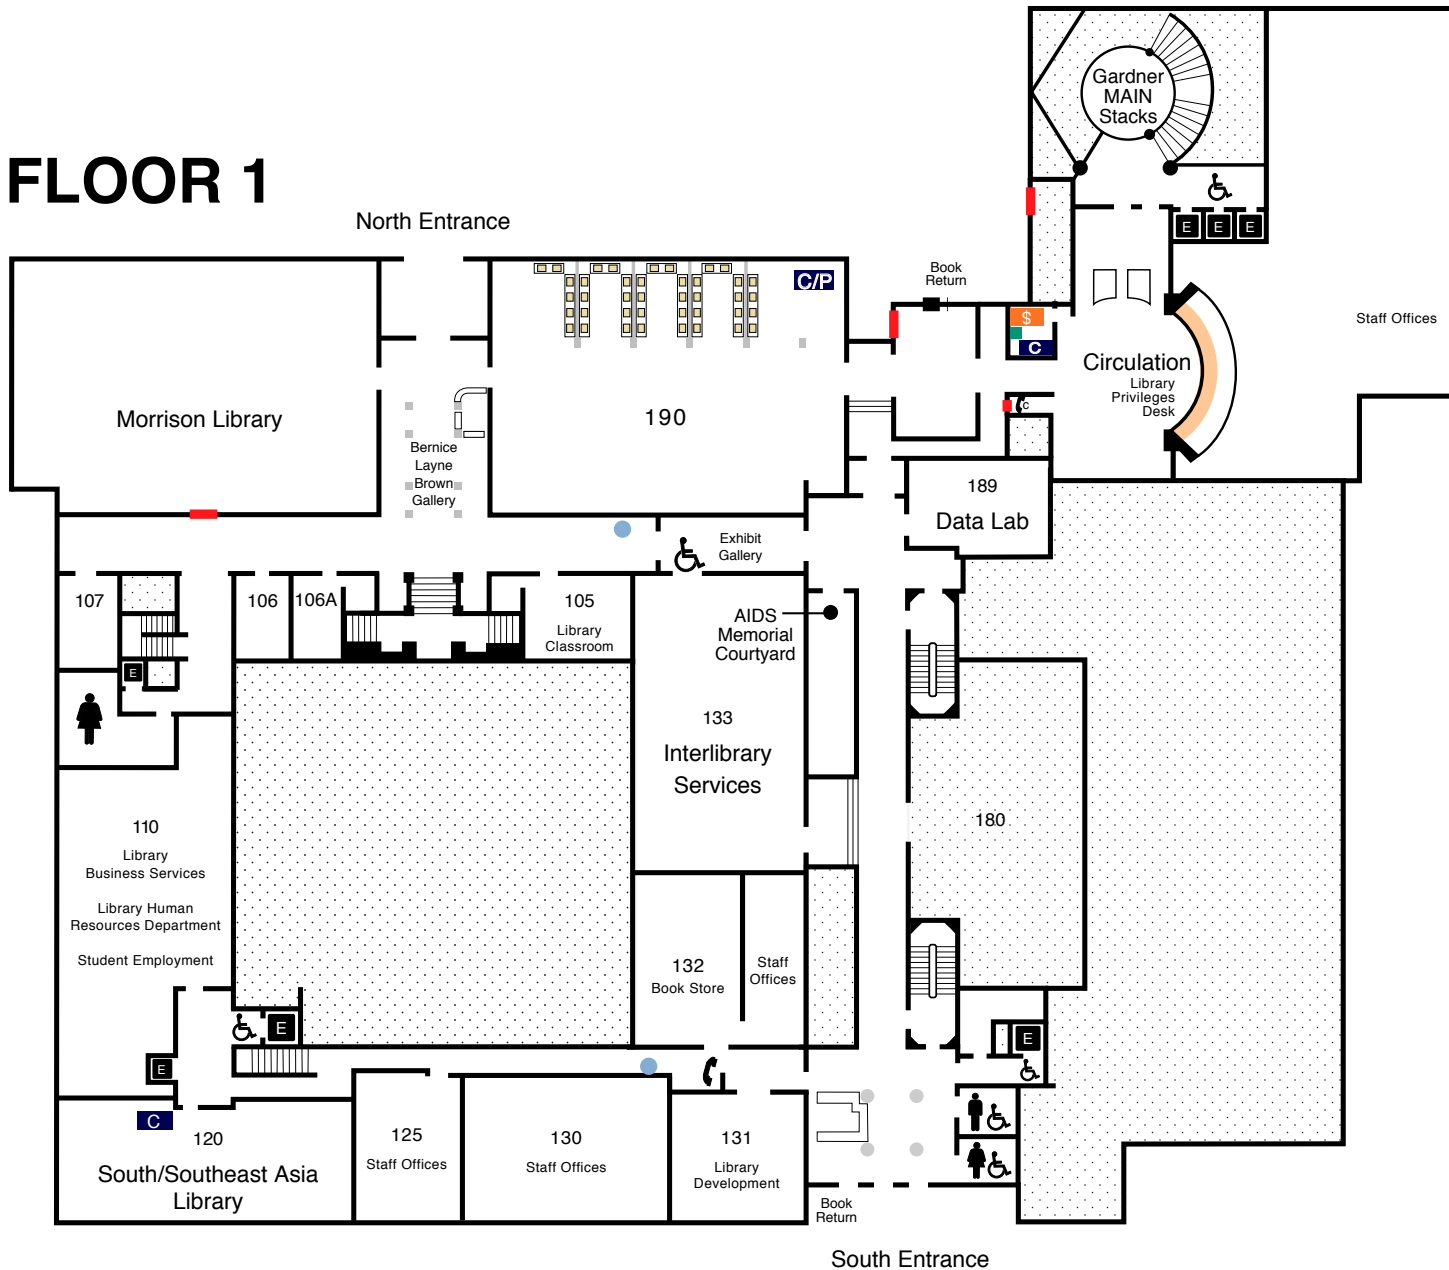

DOE LIBRARY AND ANNEX

UNIVERSITY OF CALIFORNIA, BERKELEY

FLOOR 1

	Access
	Change Machine
	Copier
	Copier/Printer
	Copy Card Machine
	Drinking Fountain
	Elevator
	Microform Reader/Printer
	Pay/Campus Phone
	Research Computer
	Restrooms / ADA
	Emergency Exit