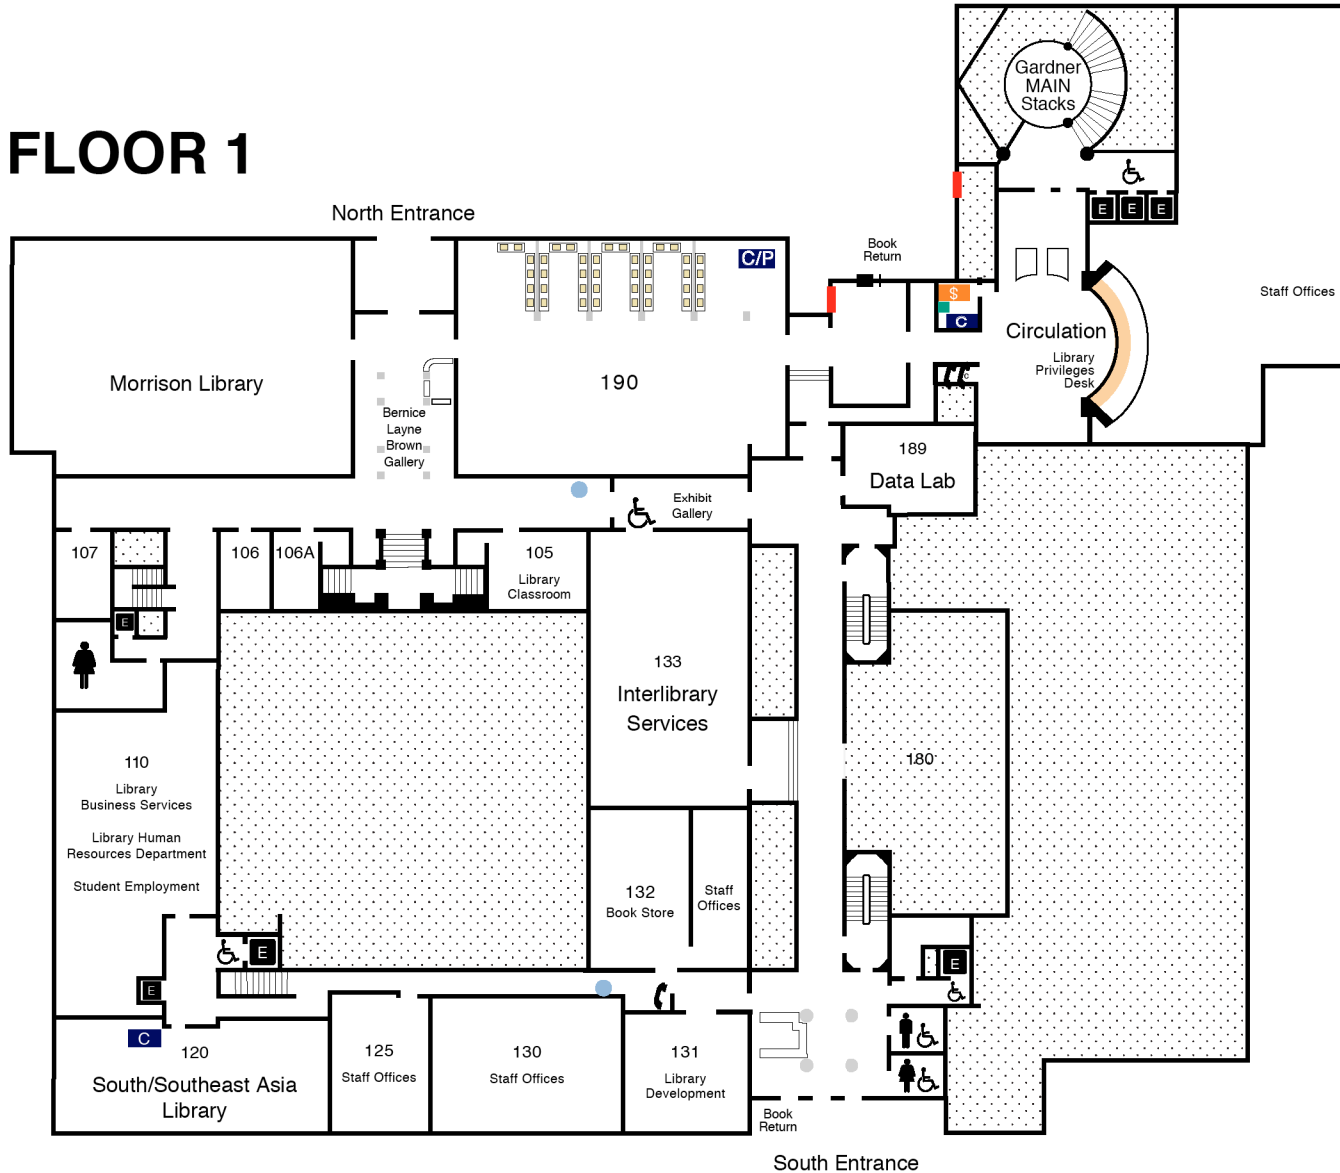

DOE LIBRARY AND ANNEX

UNIVERSITY OF CALIFORNIA, BERKELEY

FLOOR 1

	Access
	AirBears: many areas
	Change Machine
	Copier
	Copier/Printer
	Copy Card Machine
	Drinking Fountain
	Elevator
	Microform Reader/Printer
	Pay/Campus Phone
	Research Computer
	Restrooms / ADA